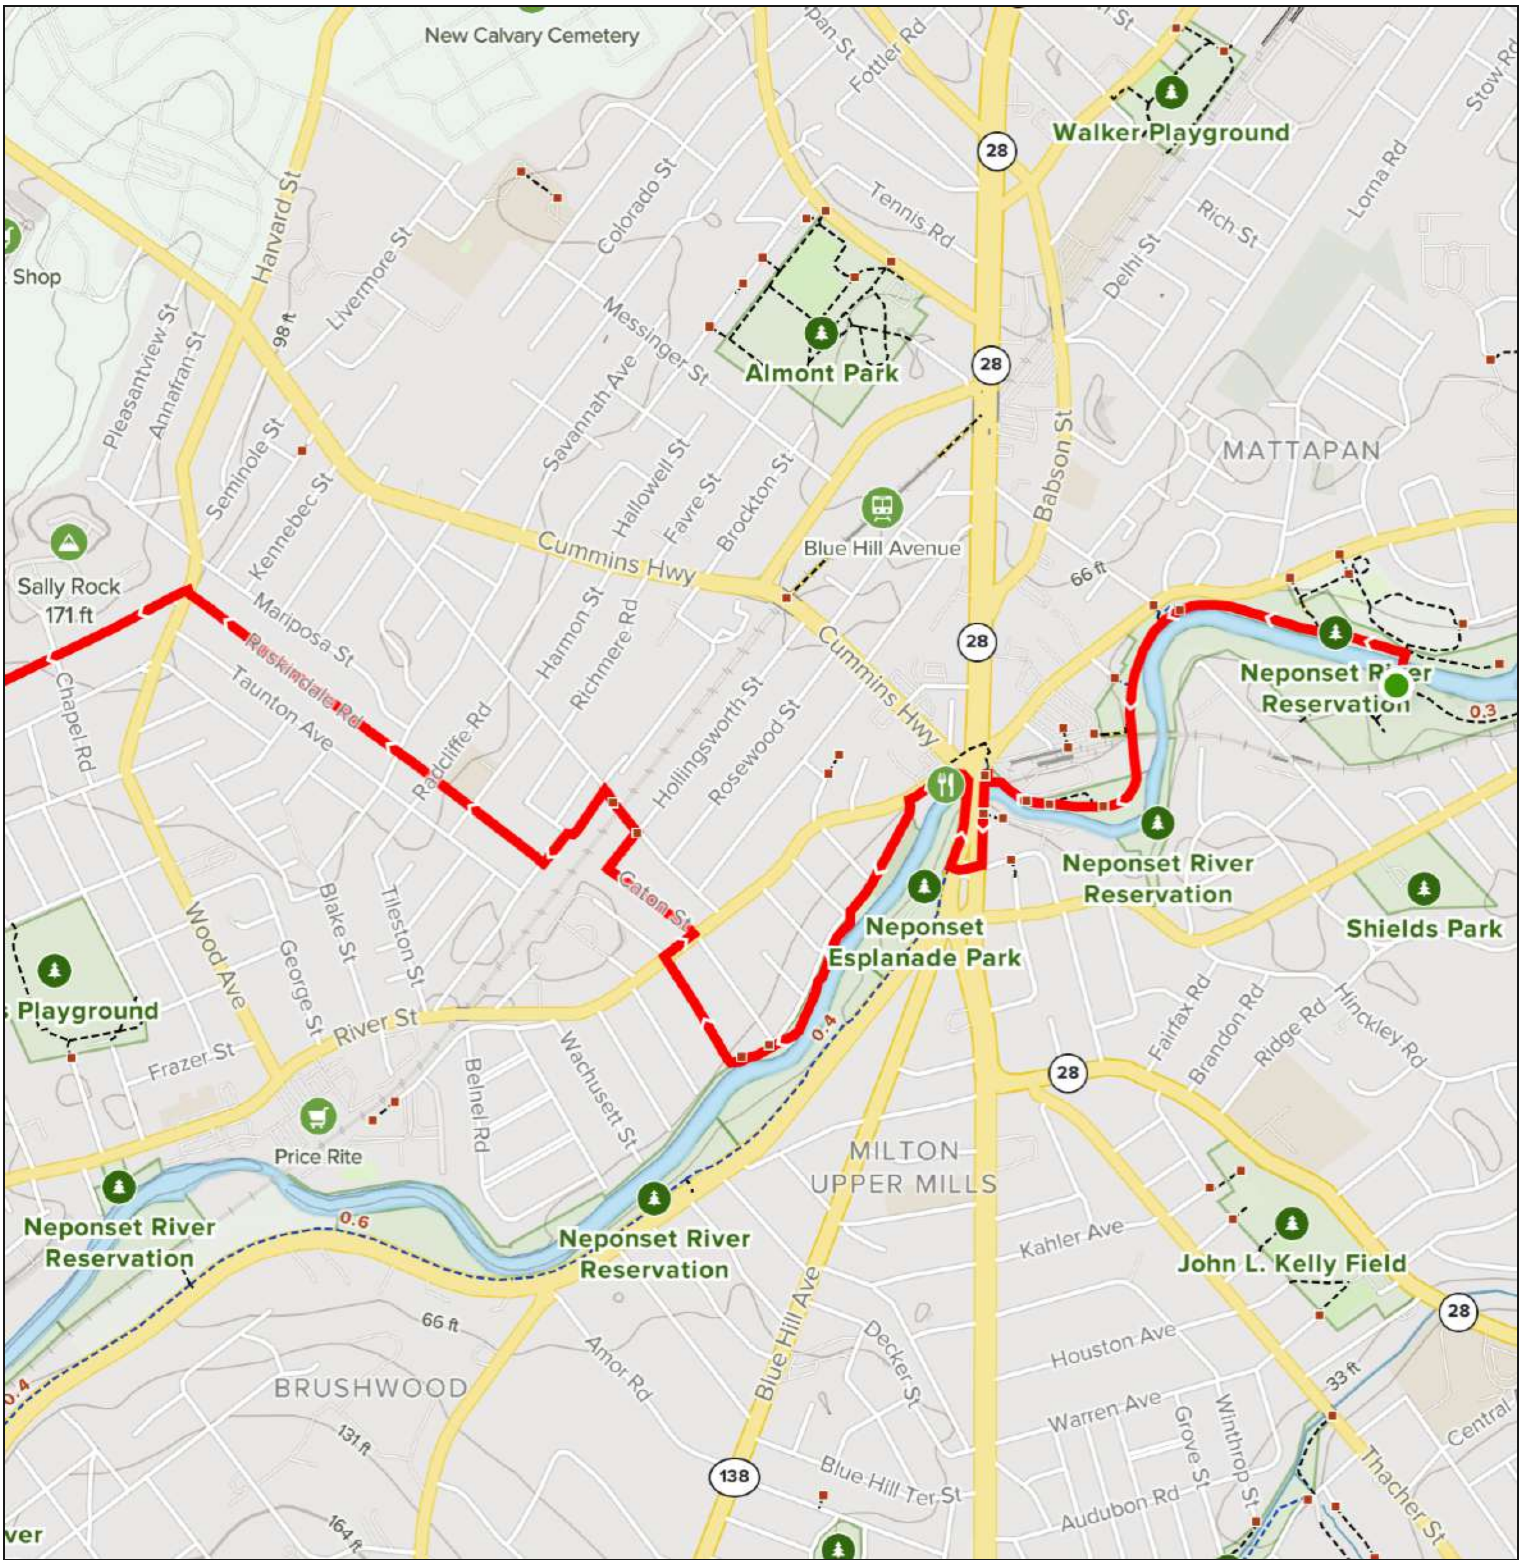

The Walking City Trail - Section 1
Milton, MA

The Walking City Trail - Section 1
Milton, MA

Gain: **390.42 ft** Loss: **291.99 ft**