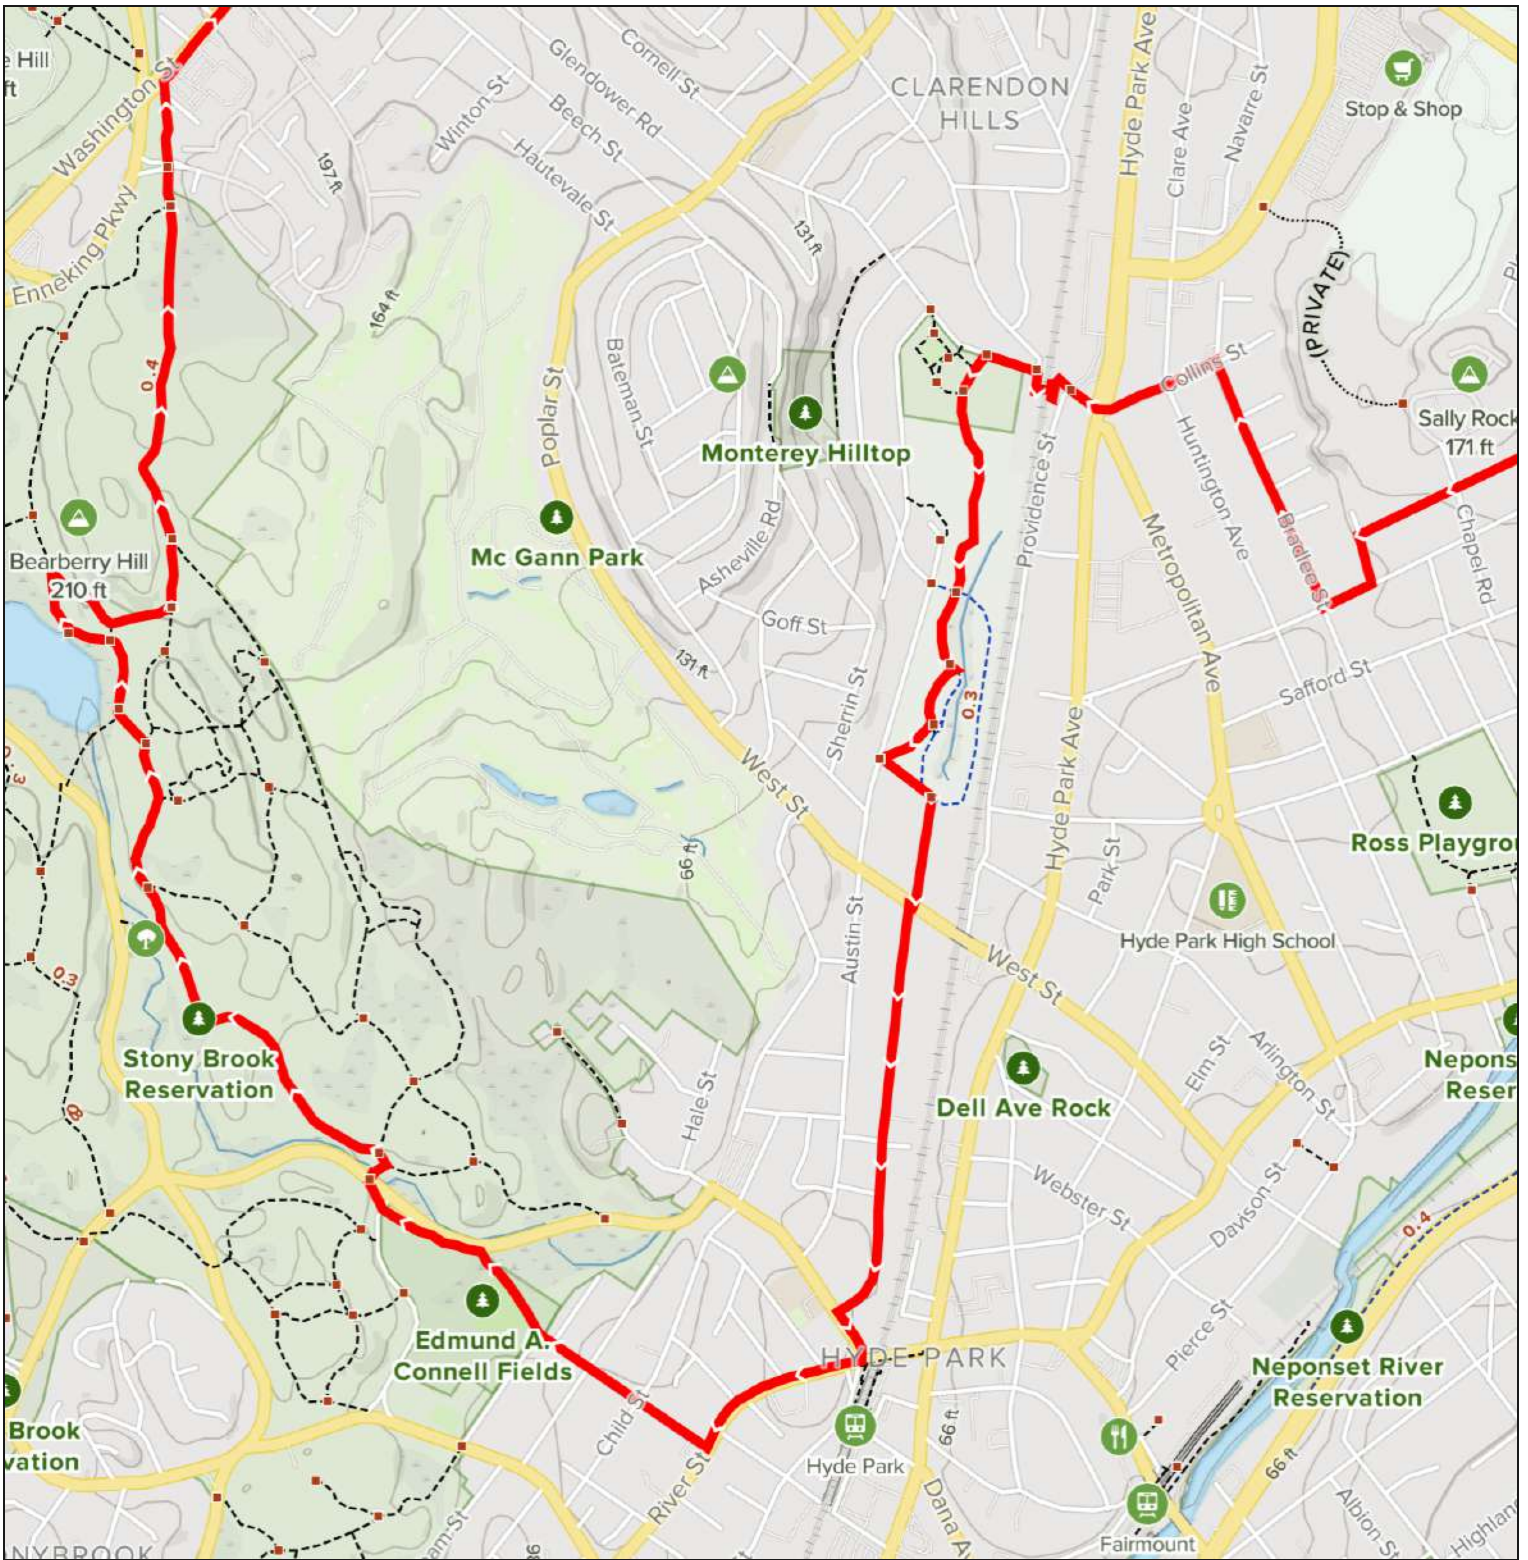

The Walking City Trail - Section 1
Milton, MA

The Walking City Trail - Section 1
Milton, MA

Gain: **390.42 ft** Loss: **291.99 ft**