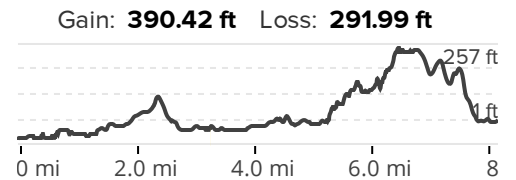

The Walking City Trail - Section 1
Milton, MA

The Walking City Trail - Section 1
Milton, MA

Gain: **390.42 ft** Loss: **291.99 ft**