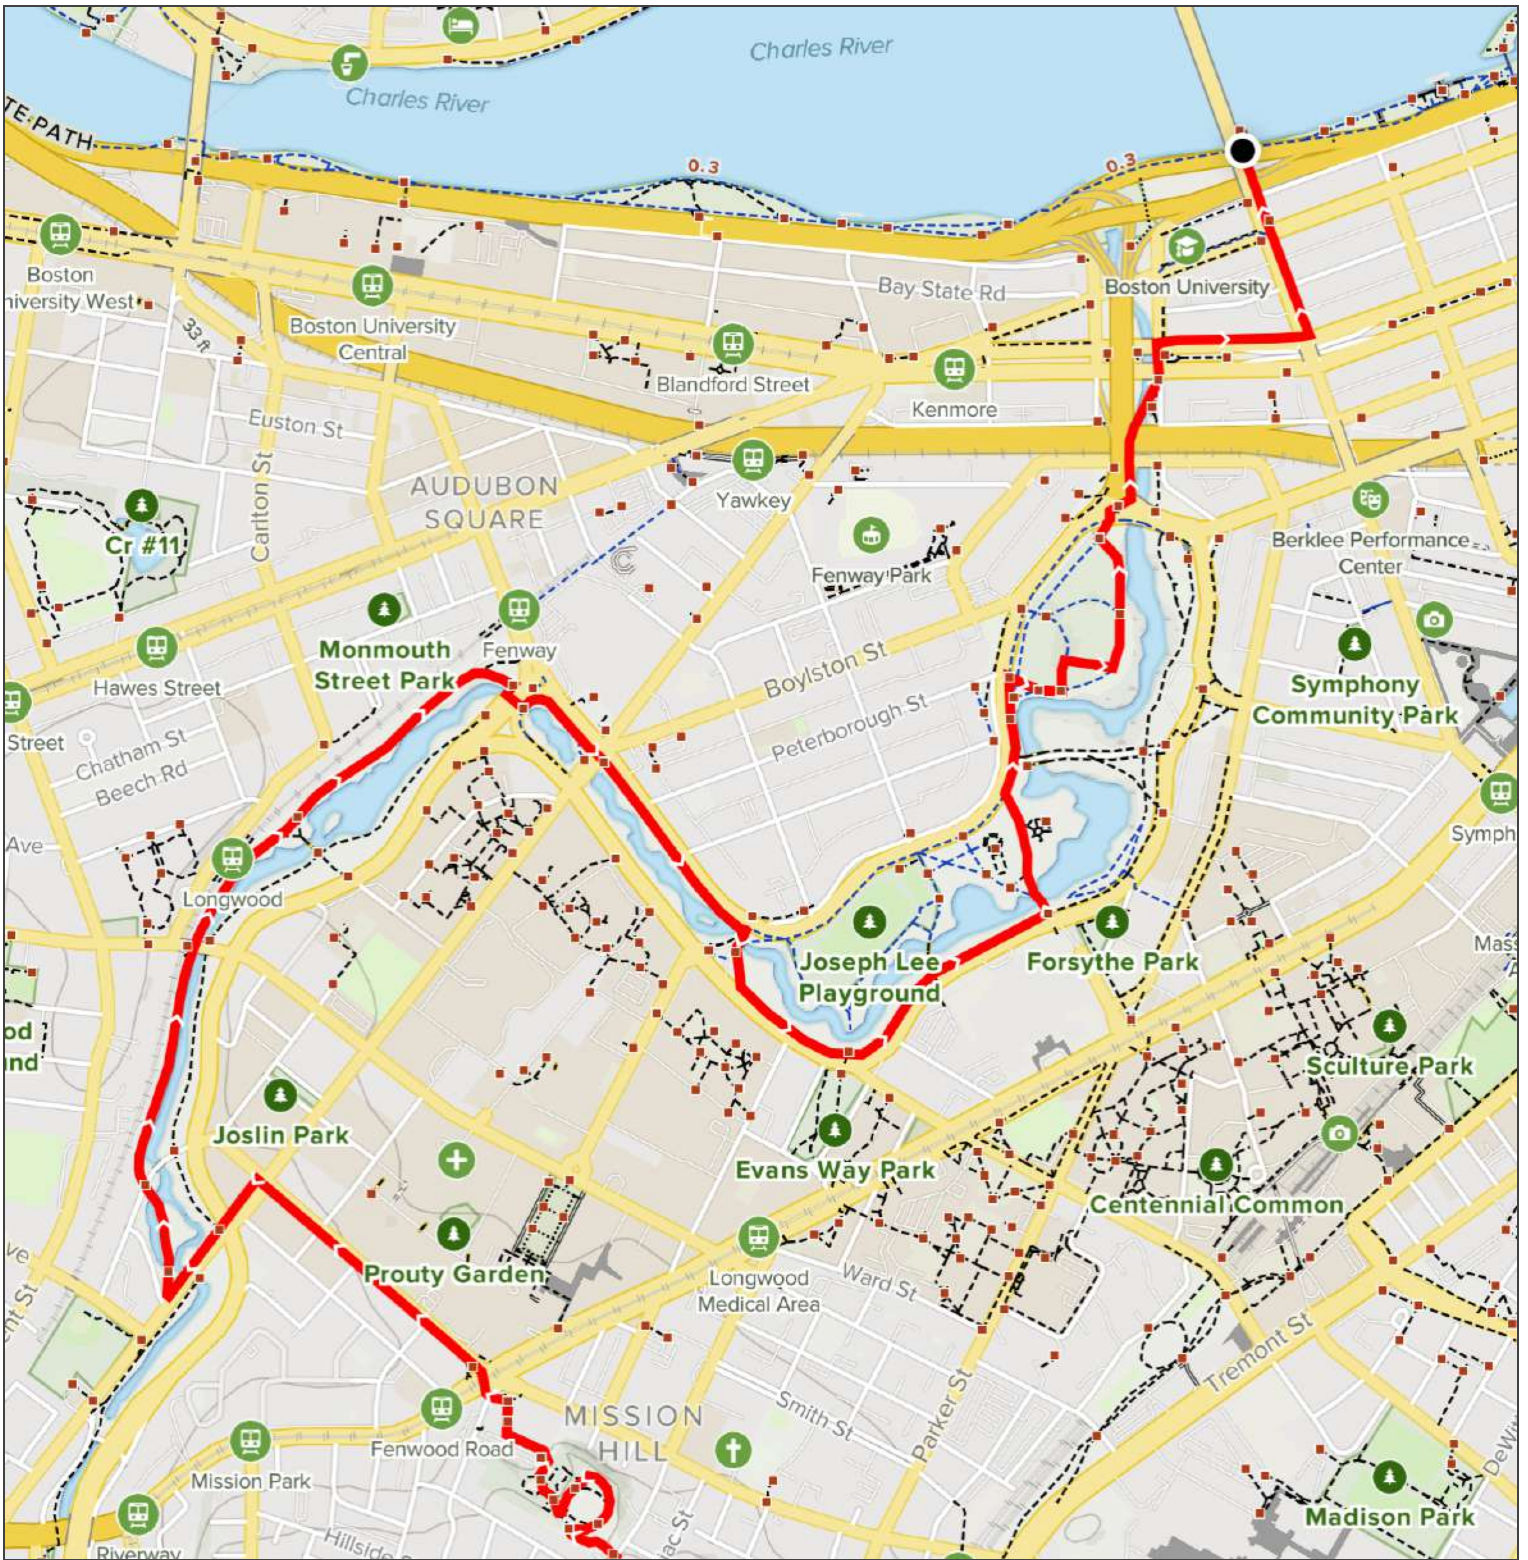

Walking City Trail - Section 3
Jamaica Plain, MA

Walking City Trail - Section 3
Jamaica Plain, MA

MN
 14.4°W
 6/8/2022

Walking City Trail - Section 3
 Jamaica Plain, MA