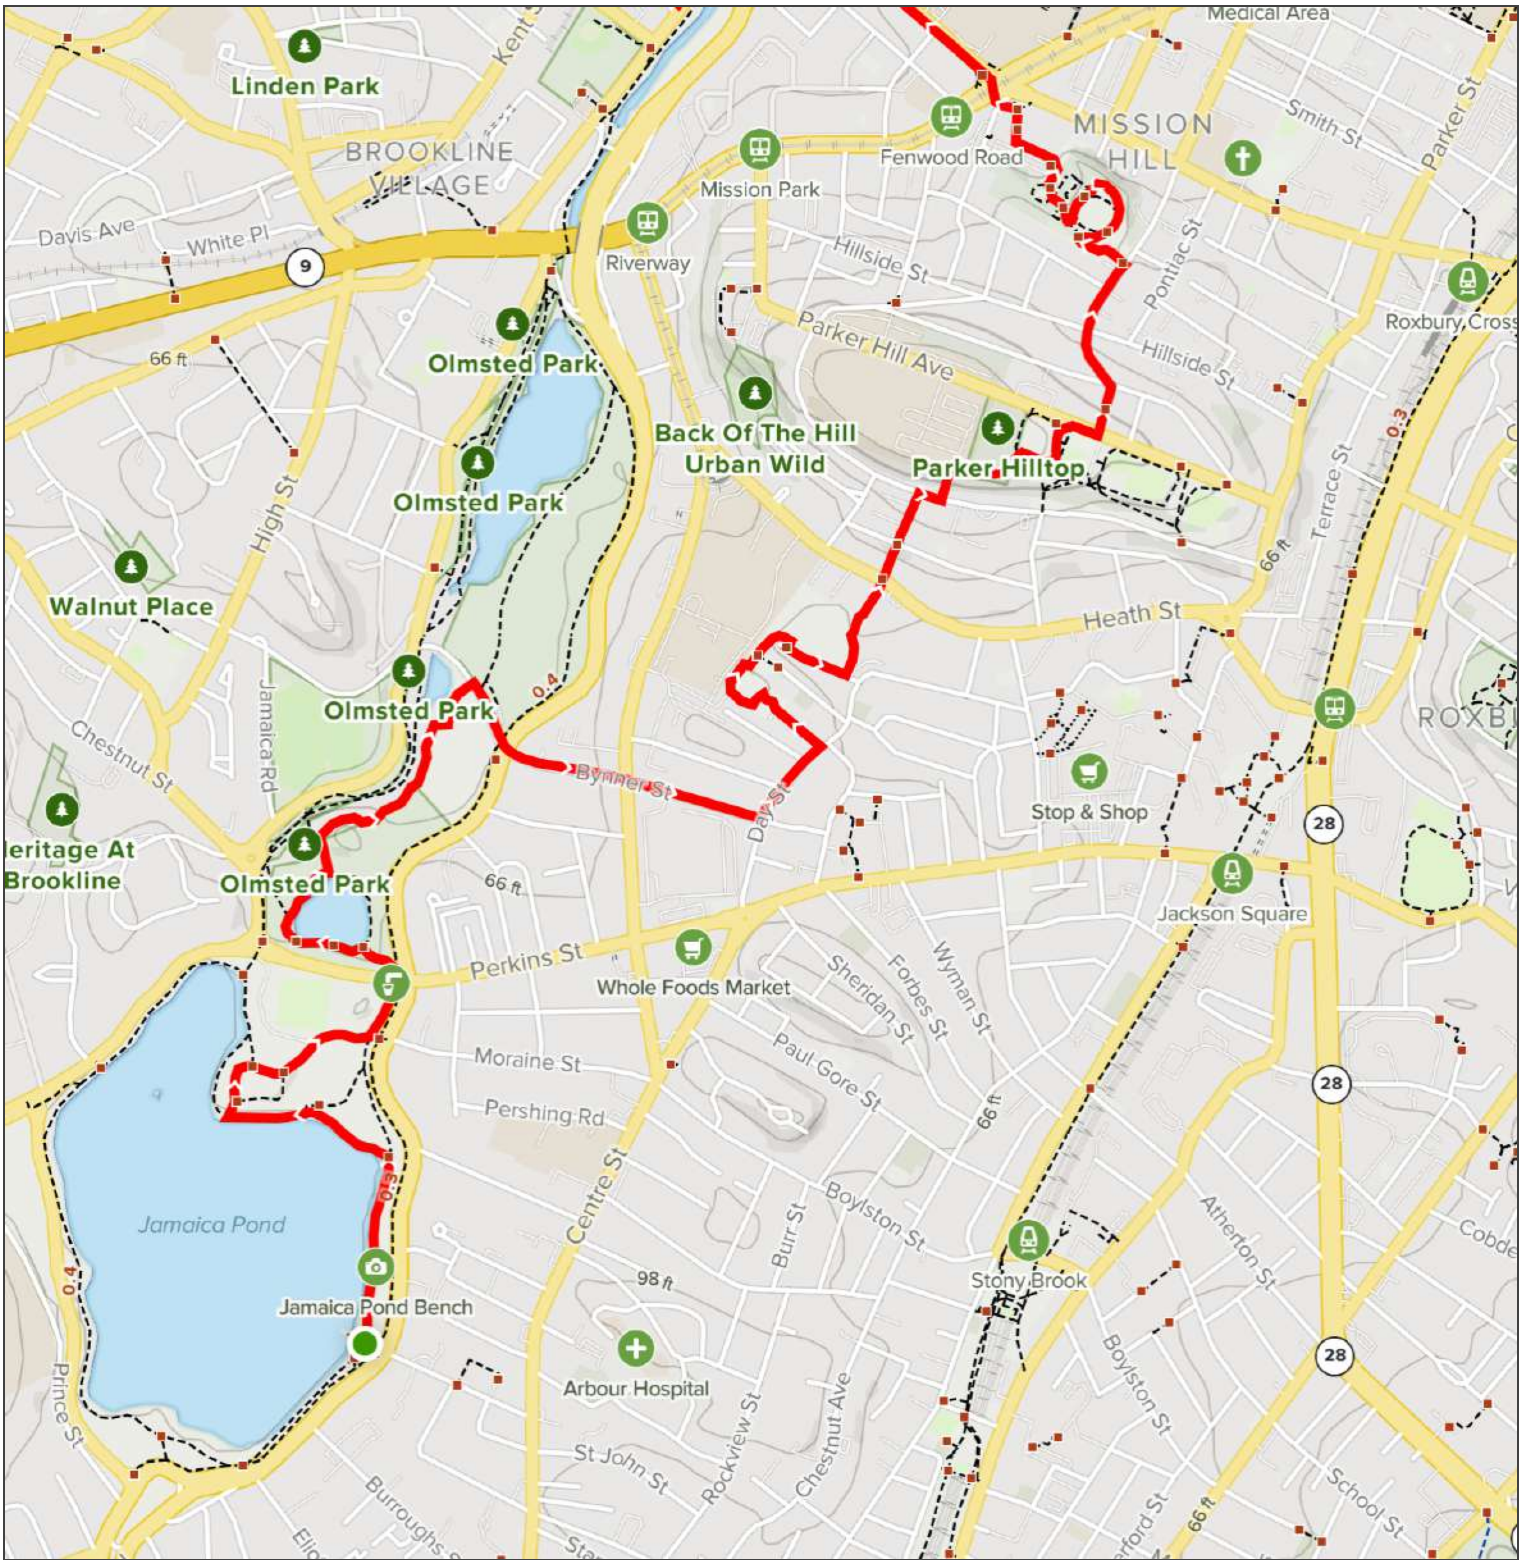

Walking City Trail - Section 3
Jamaica Plain, MA

Walking City Trail - Section 3
Jamaica Plain, MA

MN
 14.4°W
 6/8/2022

Walking City Trail - Section 3
 Jamaica Plain, MA