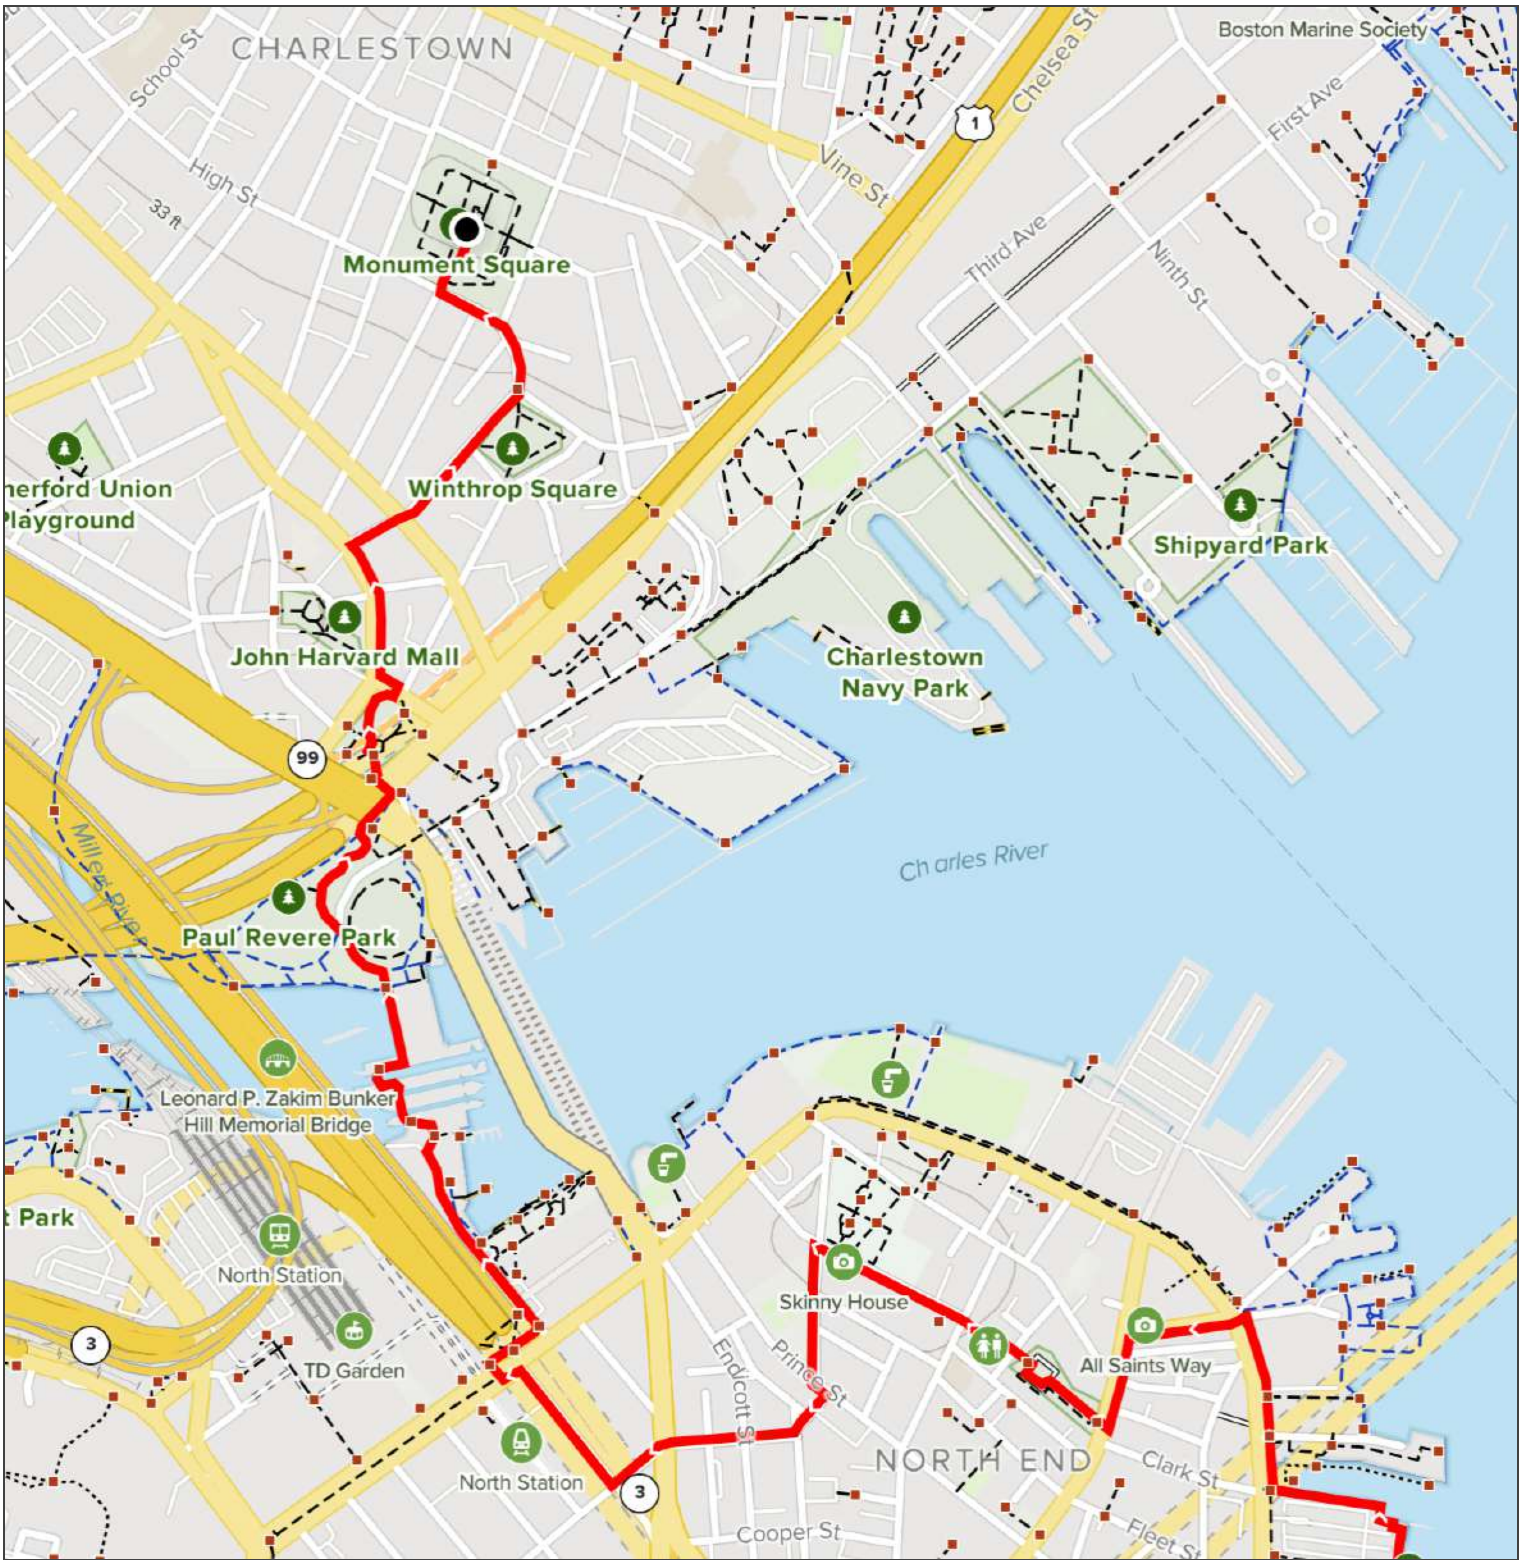

Gain: **101.71 ft** Loss: **59.06 ft**

Walking City Trail - Section 4
Boston, MA

MN
 14.4°W
 6/8/2022

Gain: **101.71 ft** Loss: **59.06 ft**

Gain: **101.71 ft** Loss: **59.06 ft**

Gain: **101.71 ft** Loss: **59.06 ft**

Walking City Trail - Section 4
Boston, MA