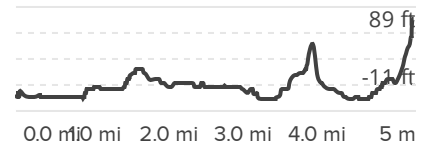

Gain: **101.71 ft** Loss: **59.06 ft**

Walking City Trail - Section 4
Boston, MA

MN
 14.4°W
 6/8/2022

Gain: **101.71 ft** Loss: **59.06 ft**

Gain: **101.71 ft** Loss: **59.06 ft**

Gain: **101.71 ft** Loss: **59.06 ft**

Walking City Trail - Section 4
Boston, MA