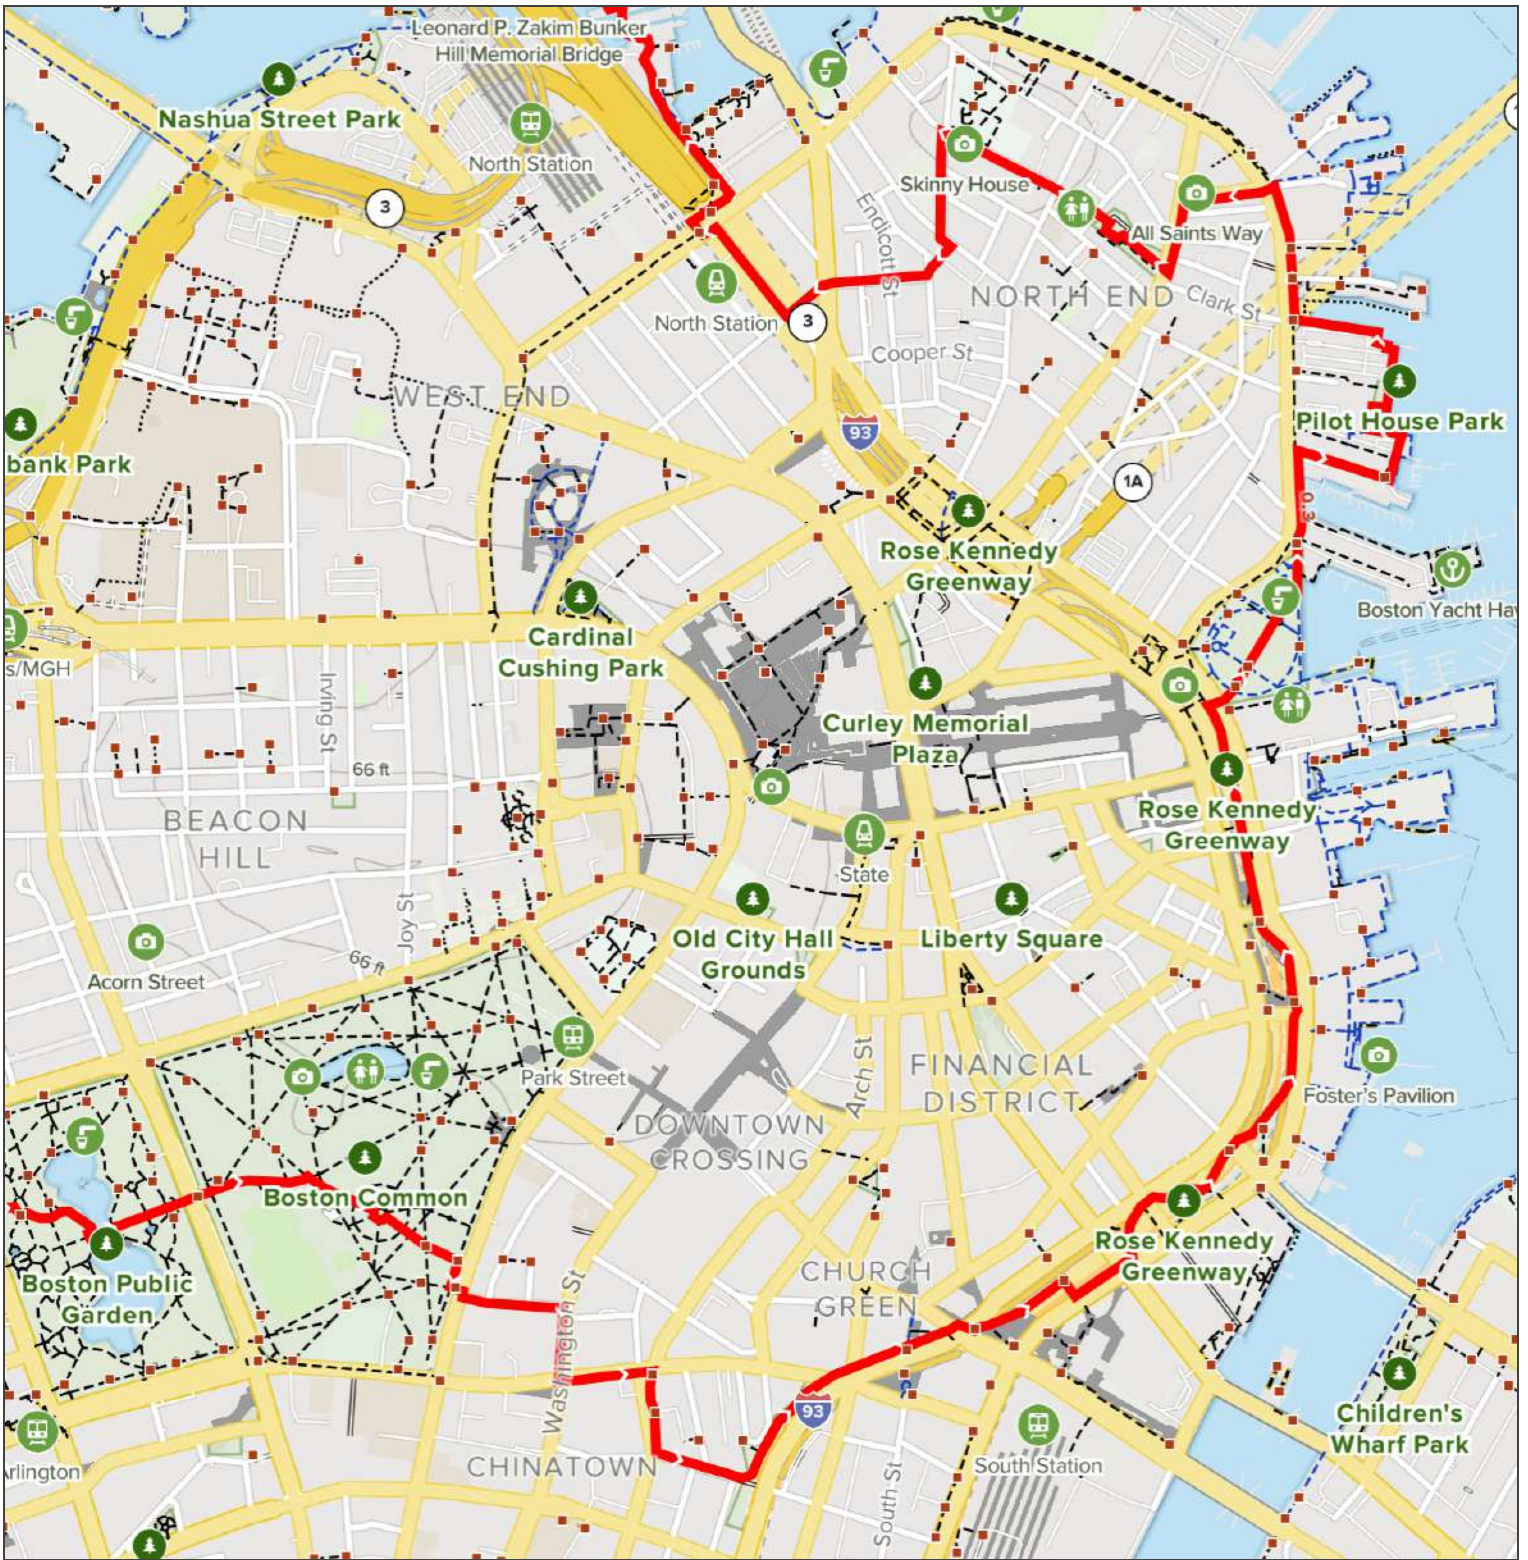

Gain: **101.71 ft** Loss: **59.06 ft**

Walking City Trail - Section 4
Boston, MA

MN
 14.4°W
 6/8/2022

Gain: **101.71 ft** Loss: **59.06 ft**

Gain: **101.71 ft** Loss: **59.06 ft**

Gain: **101.71 ft** Loss: **59.06 ft**

Walking City Trail - Section 4
Boston, MA