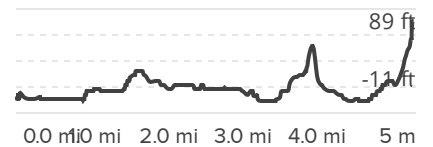

Gain: **101.71 ft** Loss: **59.06 ft**

Walking City Trail - Section 4
Boston, MA

MN
 14.4°W
 6/8/2022

Gain: **101.71 ft** Loss: **59.06 ft**

Gain: **101.71 ft** Loss: **59.06 ft**

Gain: **101.71 ft** Loss: **59.06 ft**

Walking City Trail - Section 4
Boston, MA