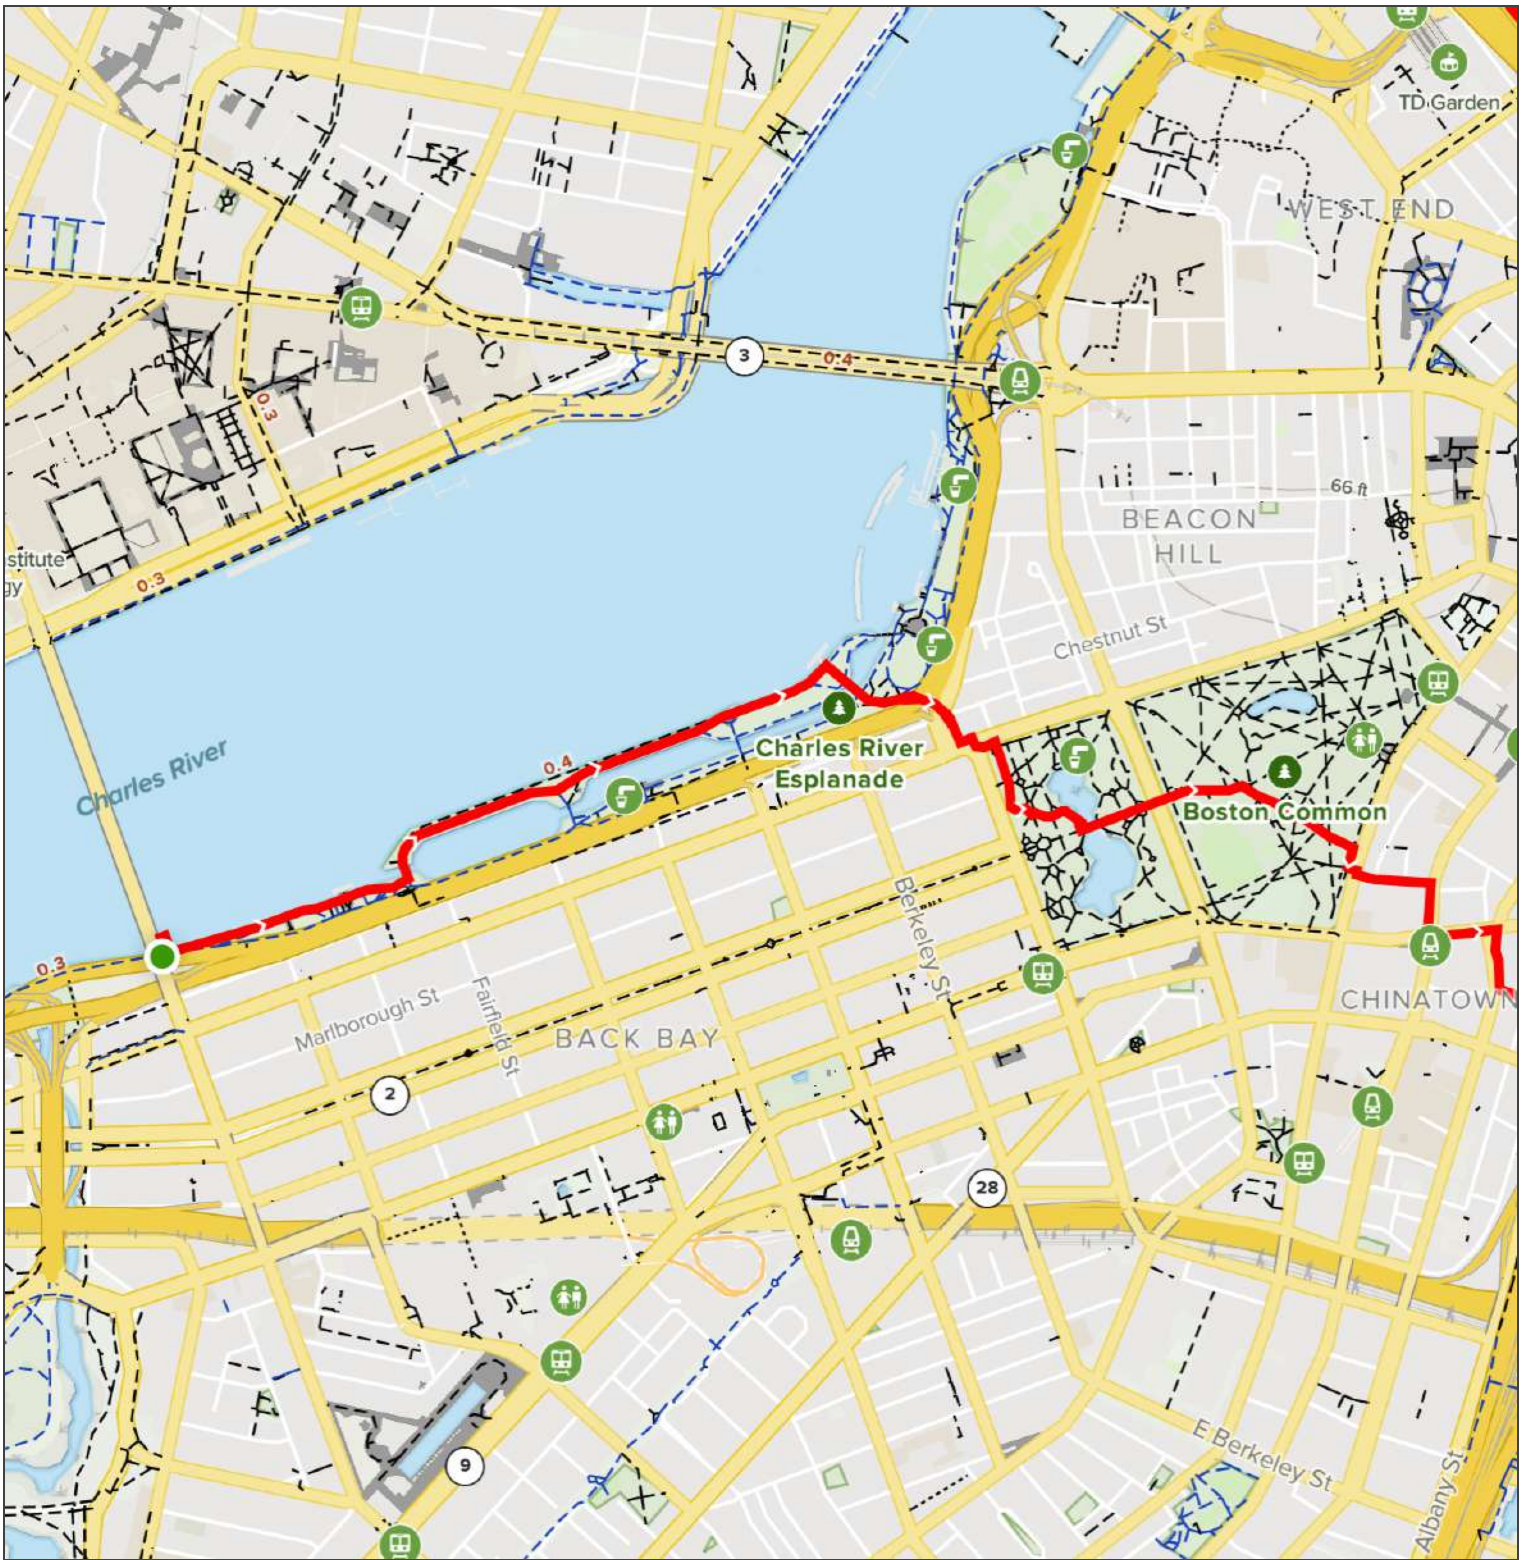

Gain: **101.71 ft** Loss: **59.06 ft**

Walking City Trail - Section 4
Boston, MA

MN
 14.4°W
 6/8/2022

Gain: **101.71 ft** Loss: **59.06 ft**

Gain: **101.71 ft** Loss: **59.06 ft**

Gain: **101.71 ft** Loss: **59.06 ft**

Walking City Trail - Section 4
Boston, MA